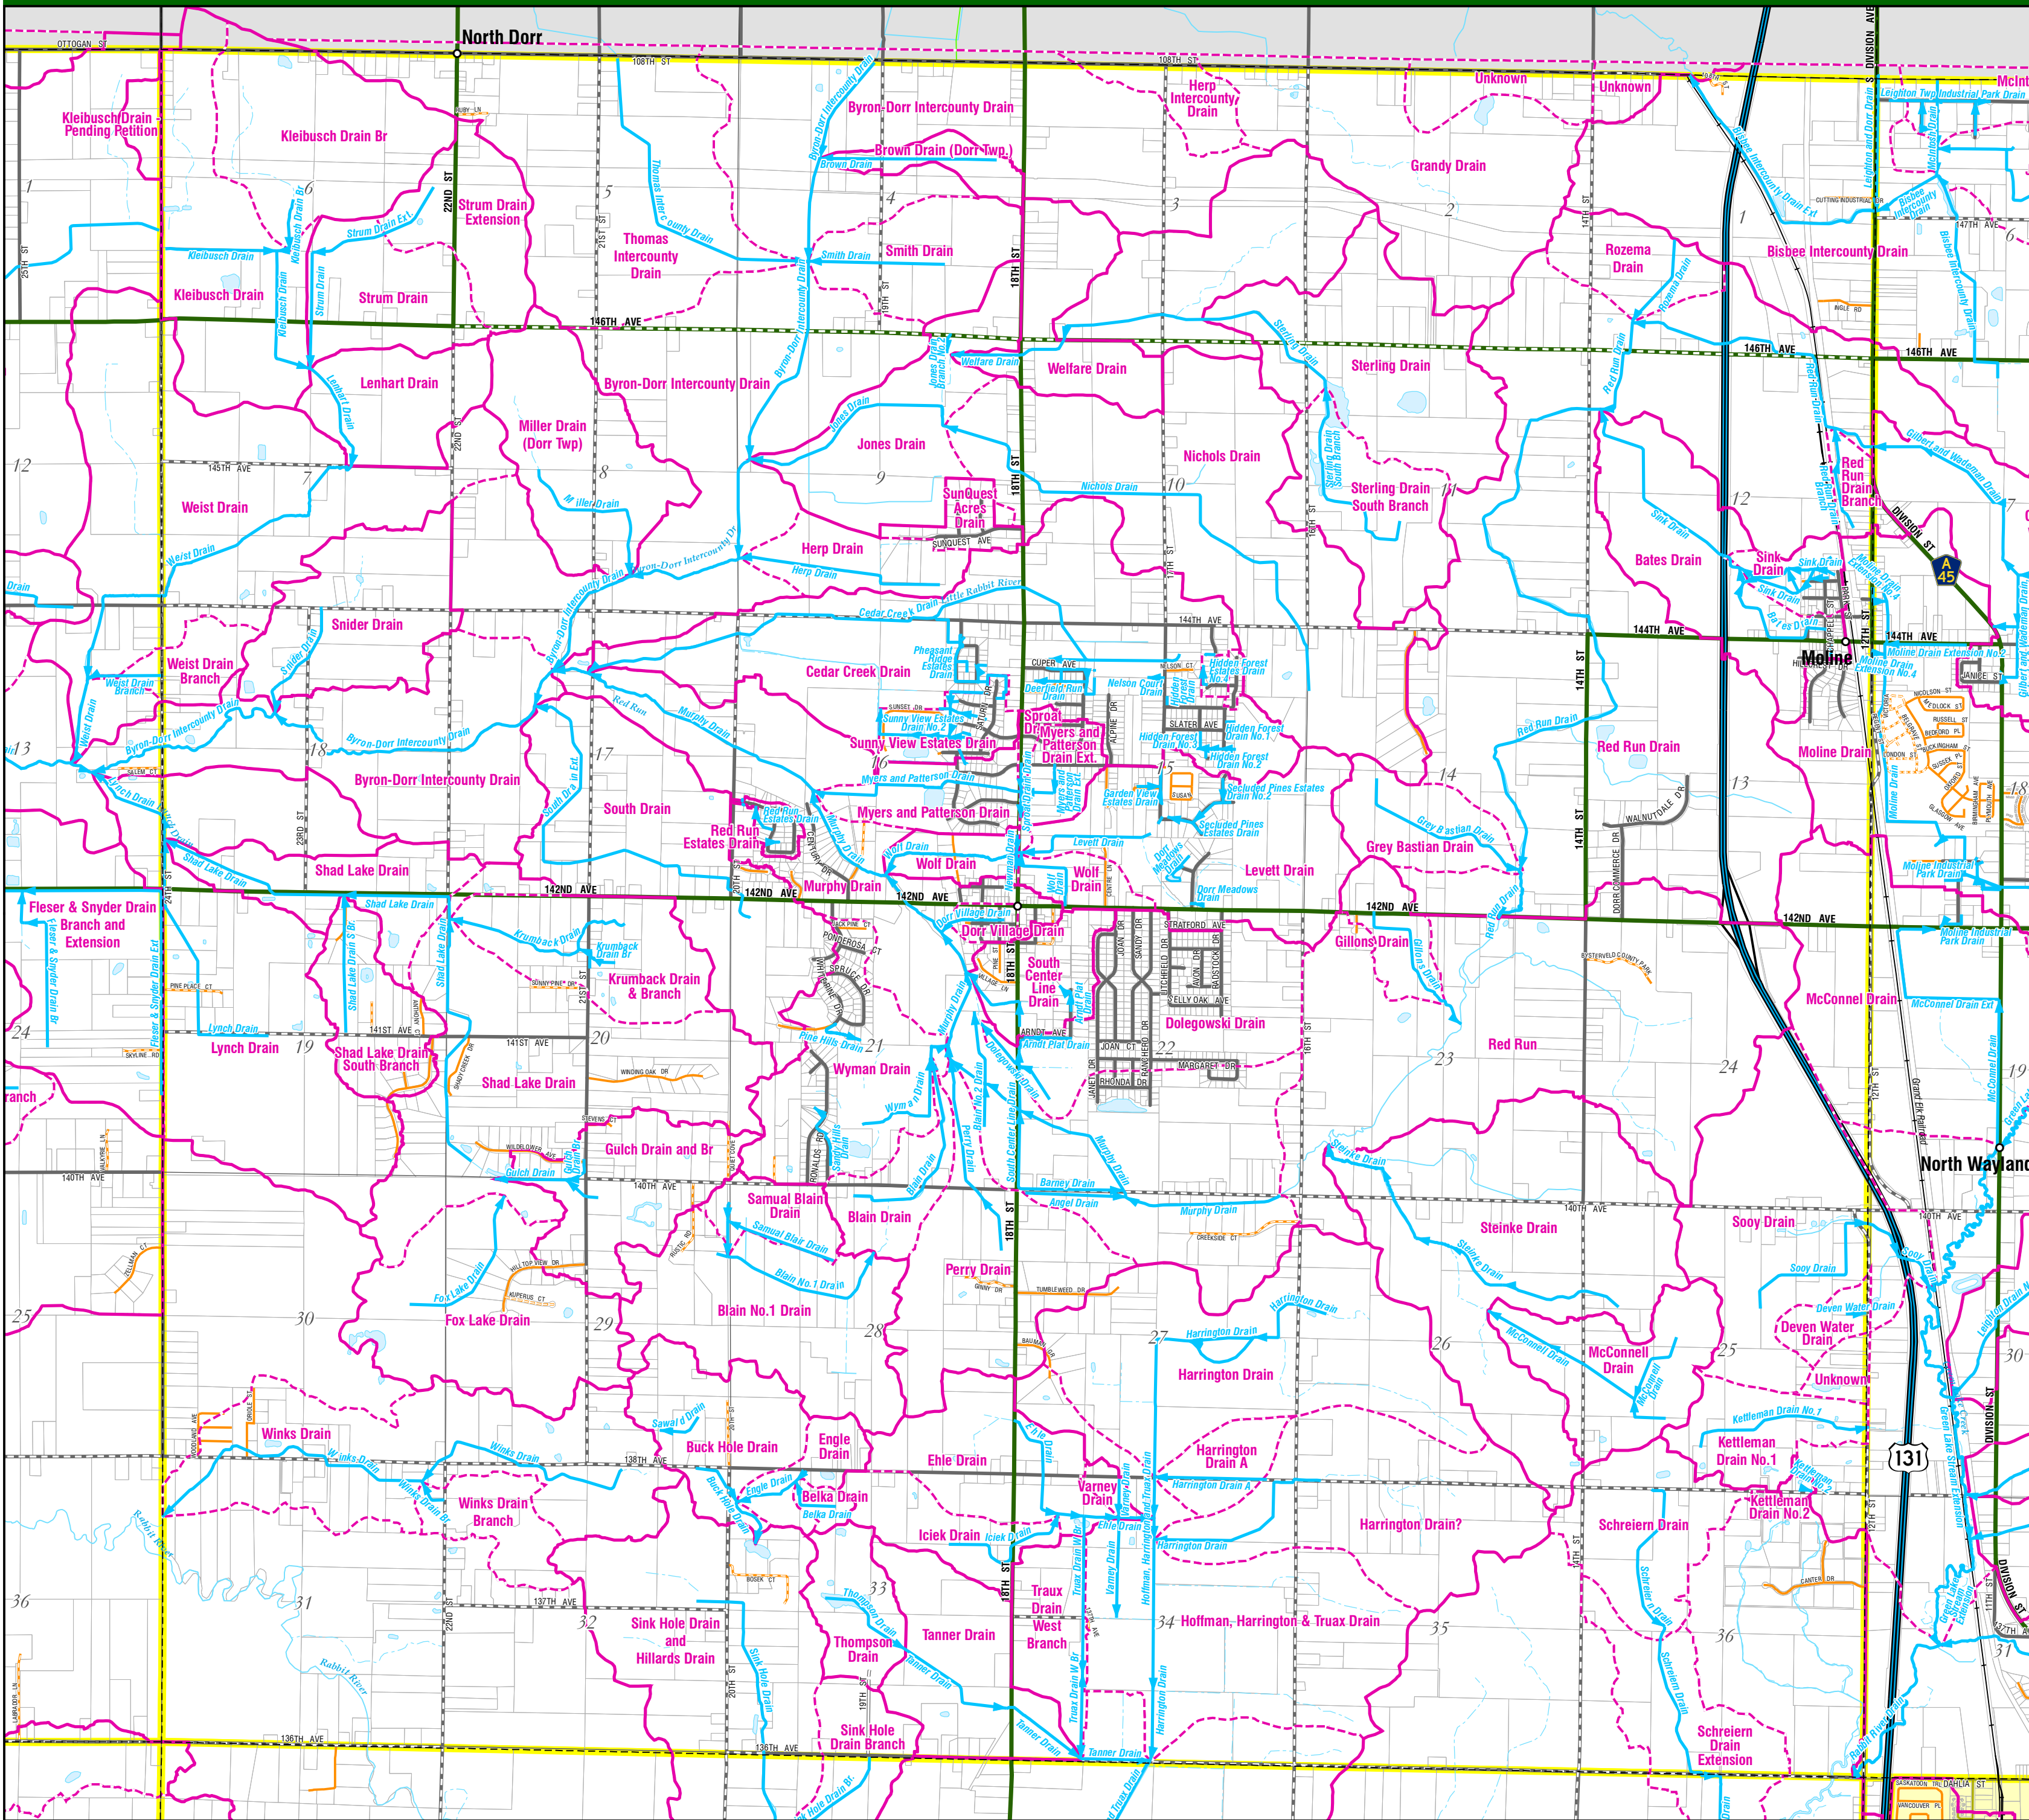

Locator Map

Map Legend

- County Drains
- County Drains (Area Features)
- Drainsheds - Verified
- Drainsheds - Unverified
- Lakes and Ponds
- Rivers and Streams
- Ditches
- Section Lines
- Parcel Lines
- Municipal Boundaries

Allegan County Land Information Services assumes no liability for results or conclusions drawn from the use of these data. Map created October 16, 2013.