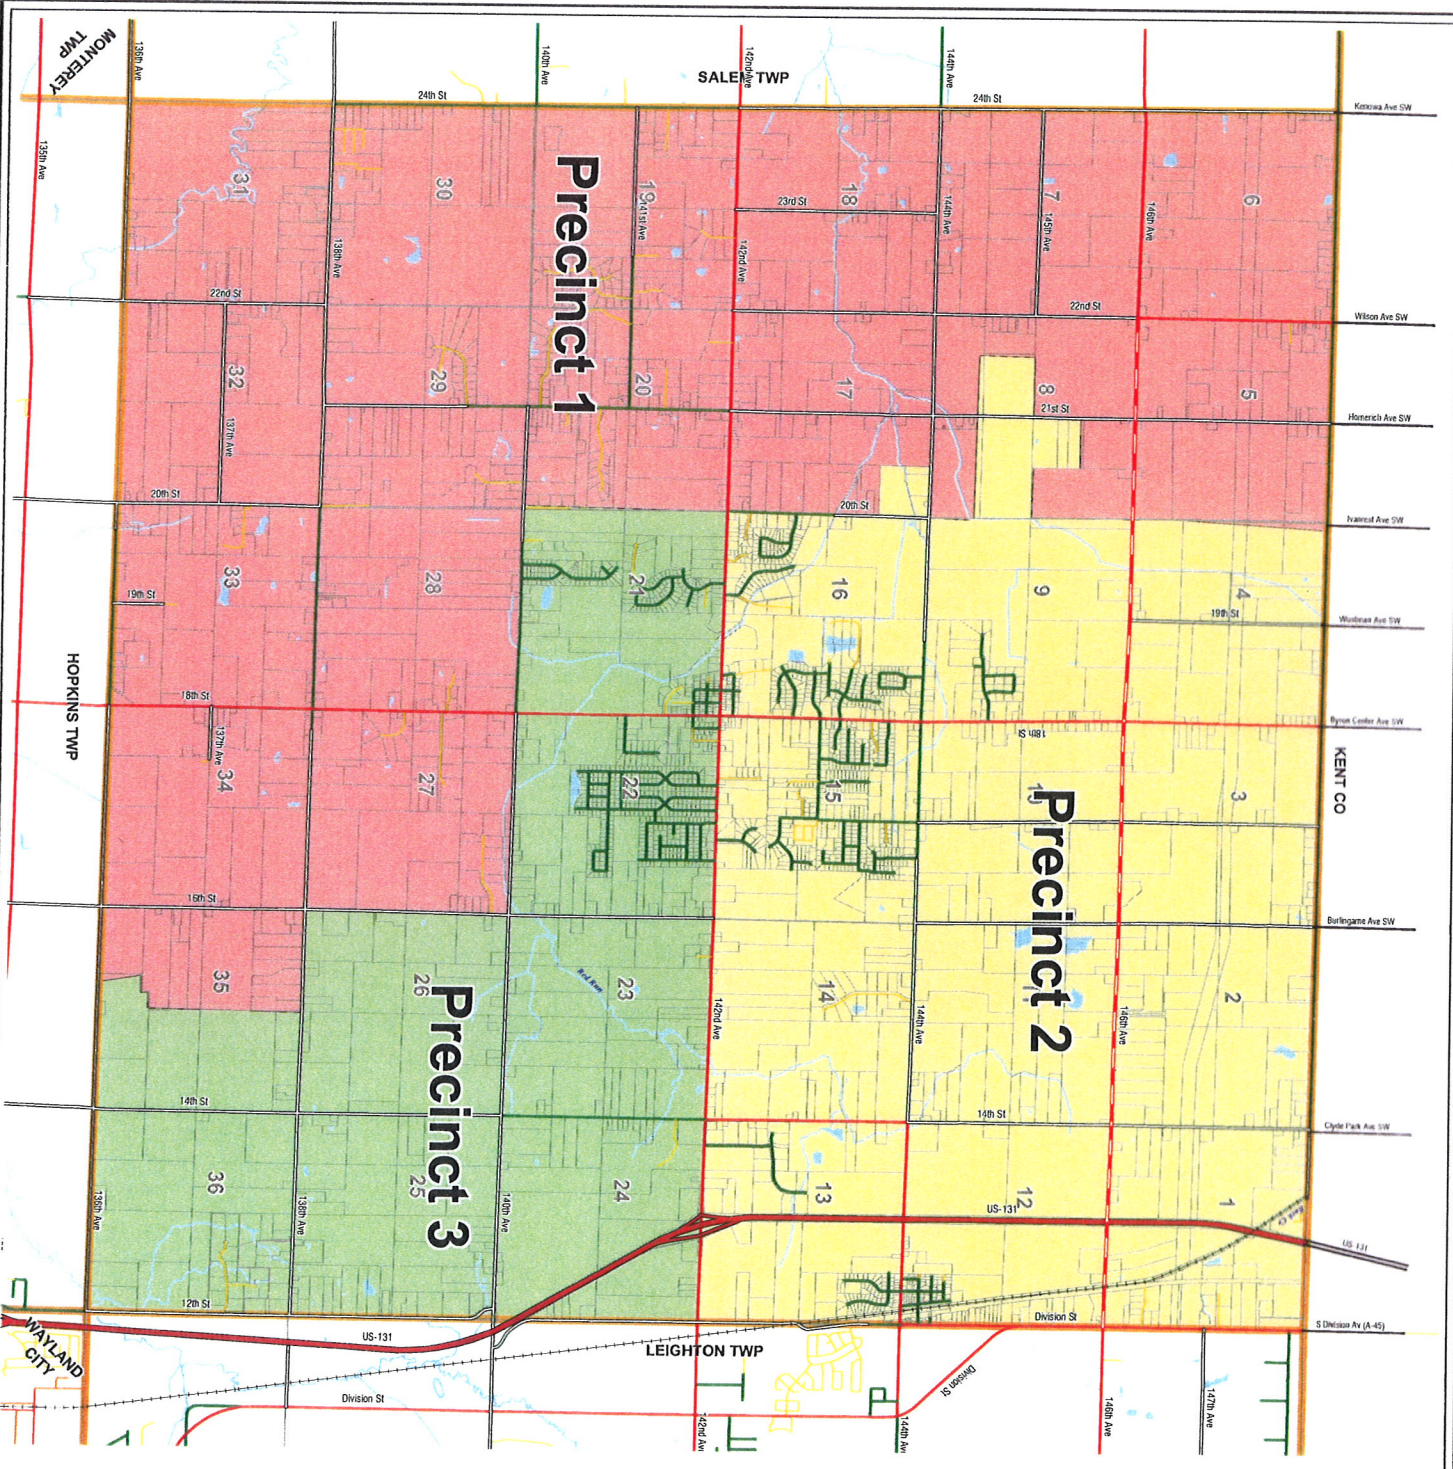

**Dorr Township**  
 ALLEGAN COUNTY, MICHIGAN  
**VOTER PRECINCT MAP**

**Municipal Legend**  
 Jurisdiction Boundaries

**Section Legend**  
 Section Boundaries

**Voter Precinct Legend**

Precinct 1

Precinct 2

Precinct 3

**Allegan County Land Information Services** assumes no liability for results or conclusions drawn from the use of this data.  
 Map Printer: 07/28/2012